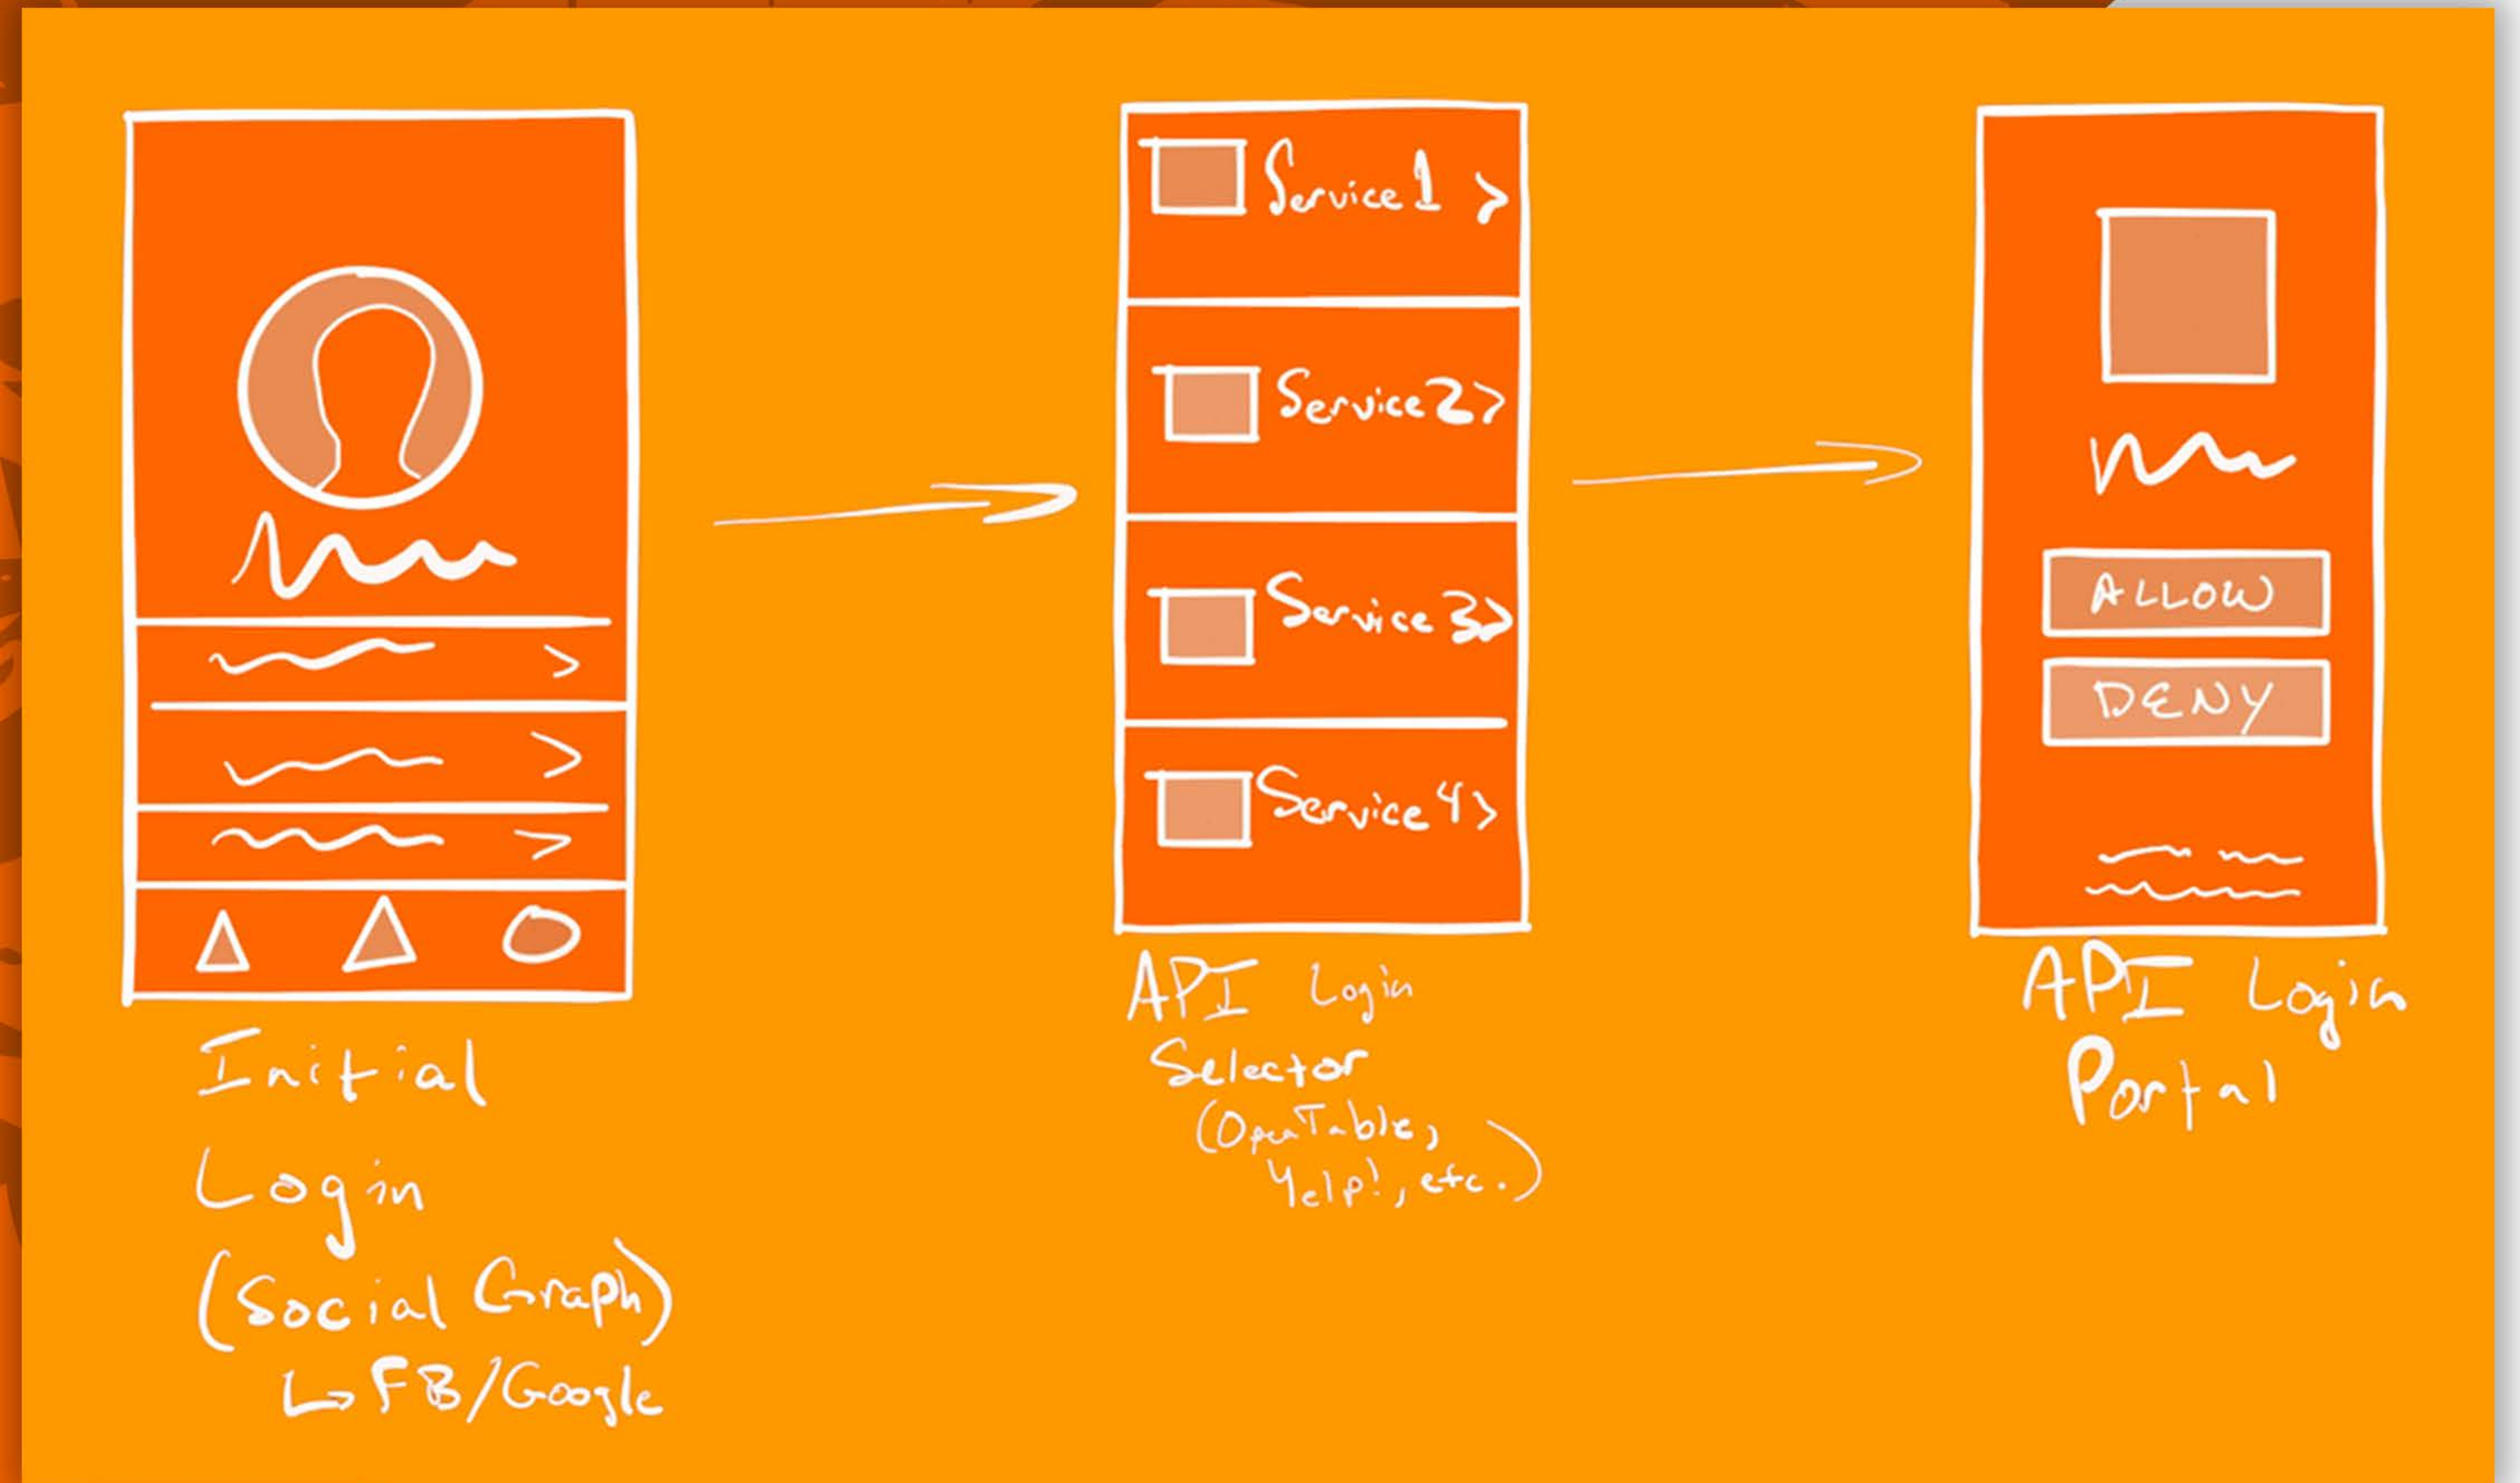

PlanR App

Mockup Sketches

Initial Setup

- Initial social graph login
- Multiple API logins

PlanR App

Mockup Sketches

Choose & Book Activities

Move through multiple steps to choose activity type and book activities through activity-specific APIs. Add them to your itinerary.

PlanR App

Mockup Sketches

Invite friends & Map it!

Invite friends to join your activities from your itinerary, and then map your way from destination to destination.

Tonight: 

Restaurant >

Movie >

Bar >

Once your itinerary is ready, share it, or invite friends along!

Friends

Friend 

Friend 

Friend 

Friend 

Friend 

Friend 

Then map out each destination, point-by-point