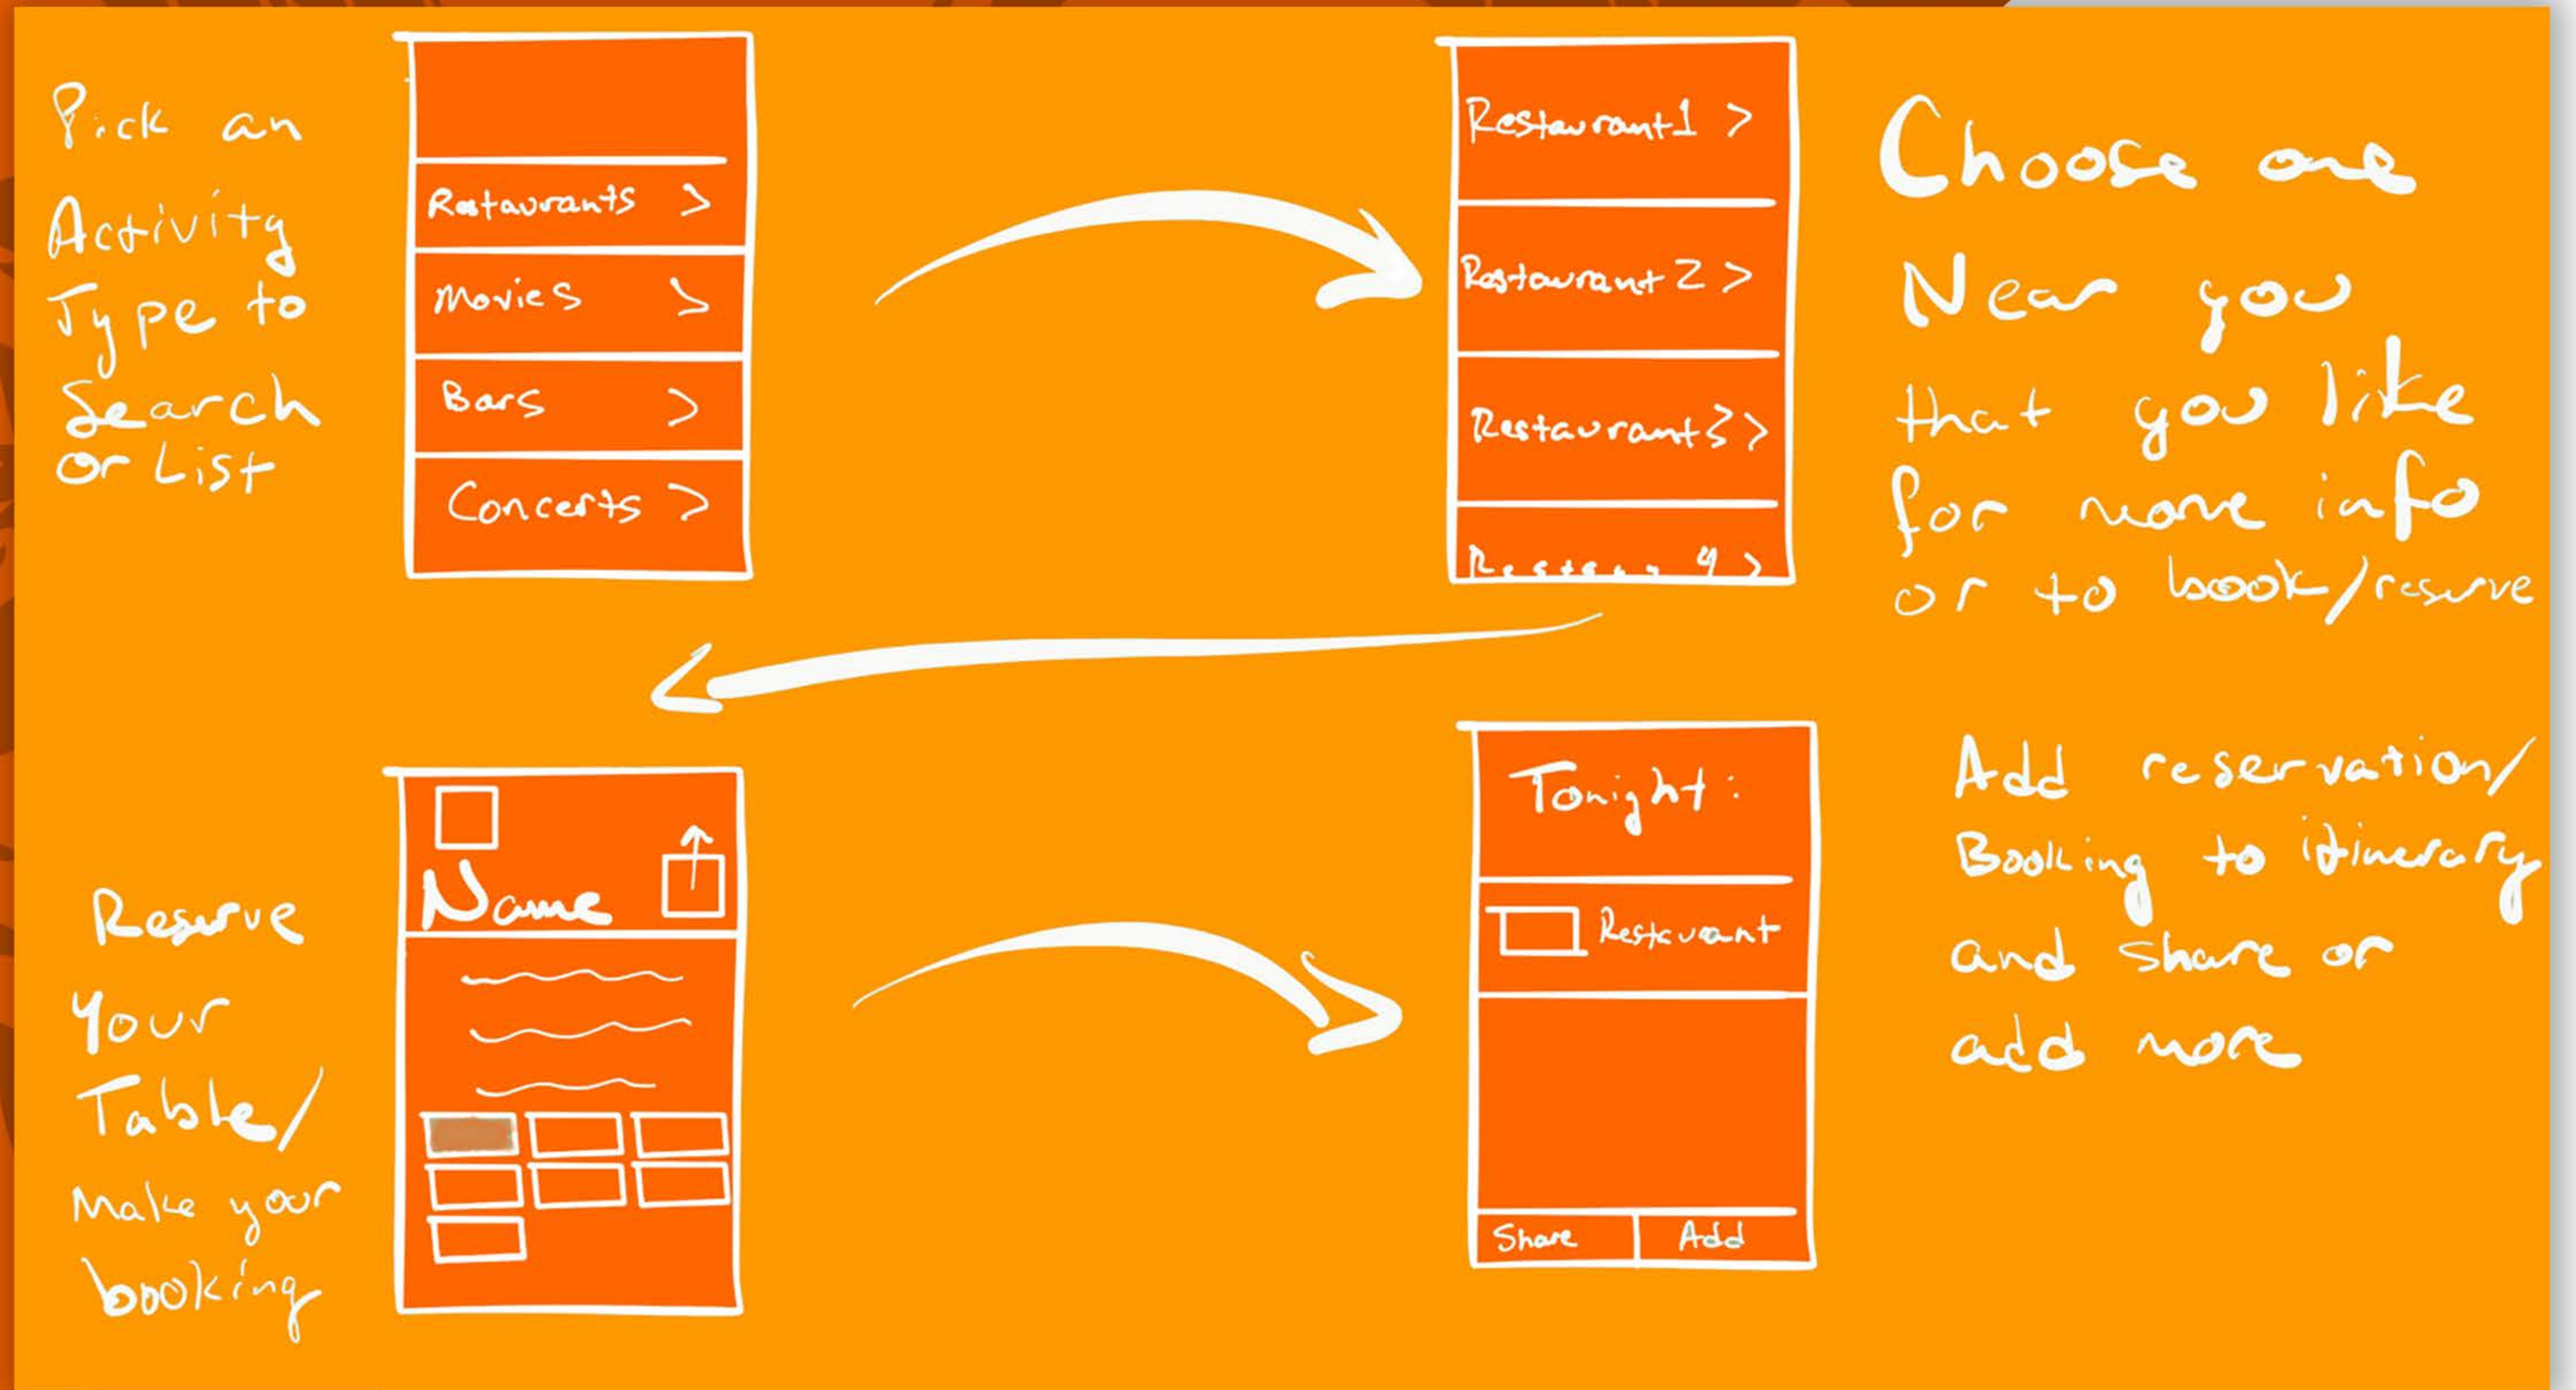

PlanR App

Mockup Sketches

Initial Setup

- Initial social graph login
- Multiple API logins

PlanR App

Mockup Sketches

Choose & Book Activities

Move through multiple steps to choose activity type and book activities through activity-specific APIs. Add them to your itinerary.

PlanR App

Mockup Sketches

Invite friends & Map it!

Invite friends to join your activities from your itinerary, and then map your way from destination to destination.

Tonight: 

Restaurant >

Movie >

Bar >

Once your itinerary is ready, share it, or invite friends along!

Friends

Friend 

Friend 

Friend 

Friend 

Friend 

Friend 

Then map out each destination, point-by-point